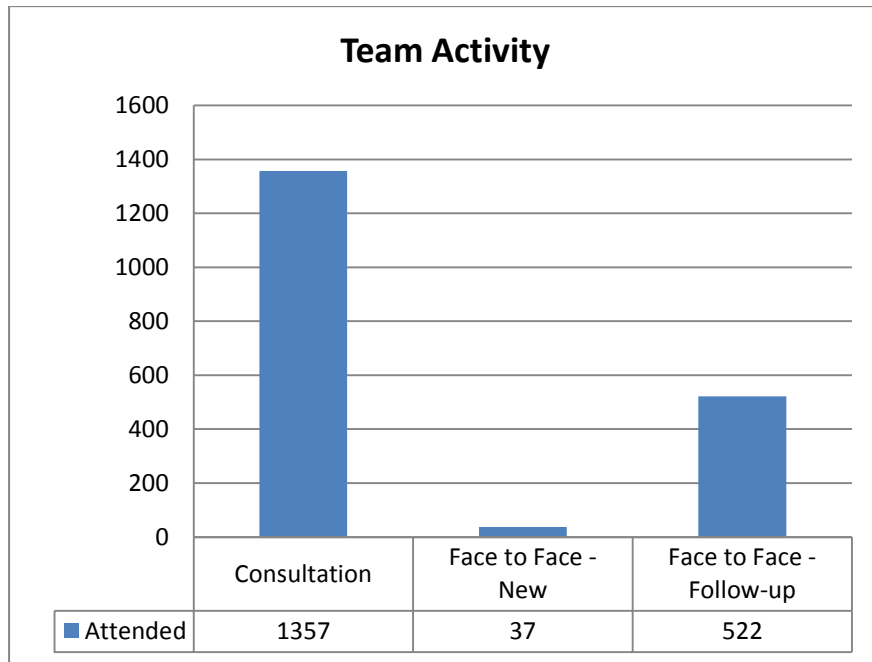

Appendix 2

Nottingham City CAMHS Children Looked After Team

Key Team Statistics 1 April 2014 – 31 March 2015

Key team statistics

Nottingham City CAMHS Children Looked After Team

Key Team Statistics 1 April 2015 – 31 March 2016

Key team statistics

Key Team Statistics 1 April 2014 – 31 March 2015

Key Team Statistics 1 April 2015 – 31 March 2016

Key Team Statistics 1 April 2014 – 31 March 2015

Key Team Statistics 1 April 2015 – 31 March 2016