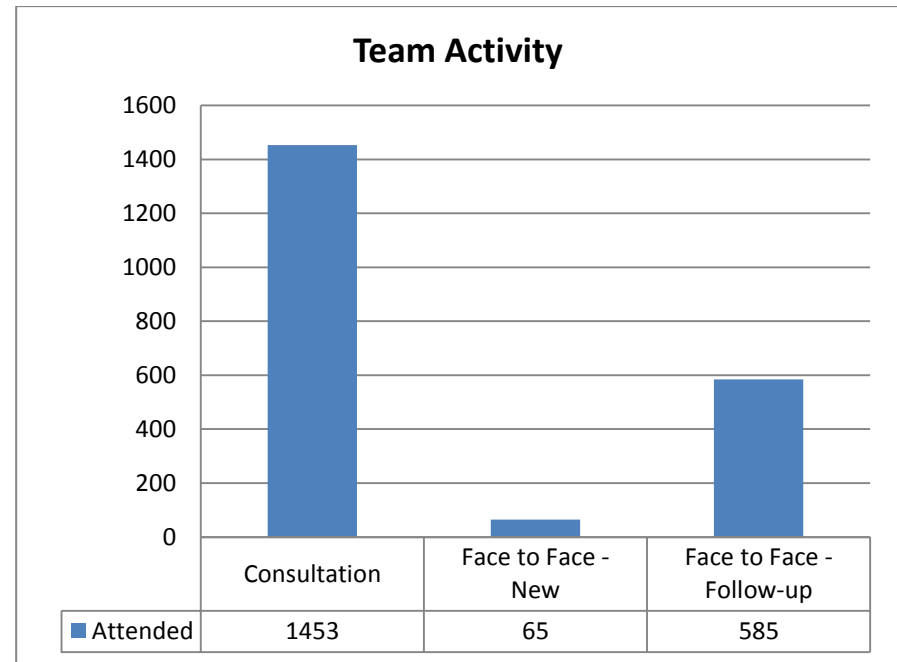

Nottingham City CAMHS Children Looked After Team

Key Team Statistics 1 April 2015 – 31 March 2016

Key team statistics